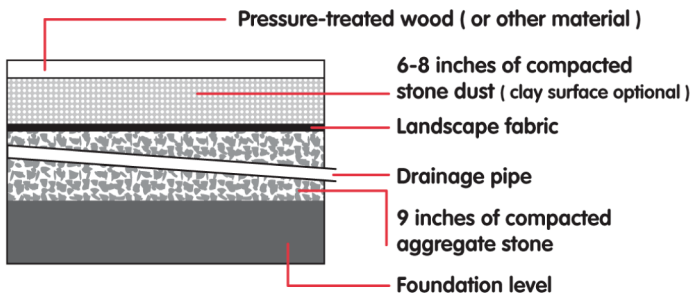

Let the Good Times Roll with

BellaBOCCE^{SM}

"The exceptional democratic spirit of the game of Bocce is the basis on which its deeply peaceful character is founded. It is often the beginning of lasting freindships."

"Qualities of The Game of "Bocce"." United States Bocce Federation. URL: <http://www.bocce.com/gamequalities.htm> (31 Mar. 2003).

Why Bocce?

One of the world's oldest and most popular games, bocce is enjoyed by young and old, male and female alike. It is easy to learn and fun to play. Add good food and drink, a place to sit and watch (or even heckle a little!), and your bocce court becomes an outdoor entertainment center, bringing friends, neighbors, and family together for great times.

Why BellaBocce?

It's simple. BellaBocce makes it all happen. We custom design, build, and outfit your court: whether you are integrating one into your current landscape, or are developing your own "outdoor room" with a bocce court as a focal point. Sizing, terrain and drainage, finishing materials, plantings, lighting, furniture: everything you need done, we can do.

"Bella Boccia!", especially in Tuscany, is an exclamation that means "Good Shot!"

Court Cross-Section

Bringing it All Together

BellaBocce is a division of Lindquist Landscape Design which has been designing and installing quality landscapes in Fairfield County since 1993. We have the expertise to create the perfect setting for your court; custom designed gardens and ornamentation; lighting -- so you can play into the night; stone work -- such as patios, walls and steps.

To complete your 'outdoor room', we partner with designers (yours or ours), to guide your selection of tables, benches, fire pits, and accents that will make your court a centerpiece for entertaining.

Getting Started

- You will need a minimum 60' X 10' area that can be leveled for an official size bocce court. Courts can go up to 95' X 15', but 60' is long enough to enjoy a good game. 76' X 12' is another popular size. Beyond that, naturally, you will want to consider seating or gathering areas, both to watch the game and to provide space for entertaining.
- Call BellaBocce for an initial consultation.