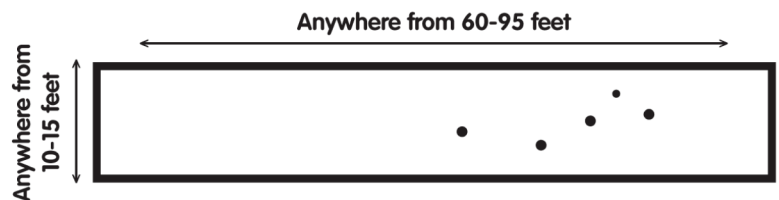

Court Dimensions

203-335-9895
www.bellabocce.com