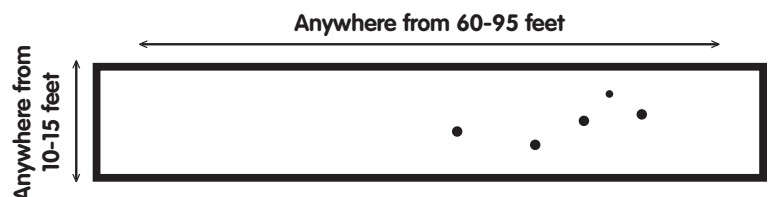

Court Dimensions

203.330.0101

www.bellabocce.com